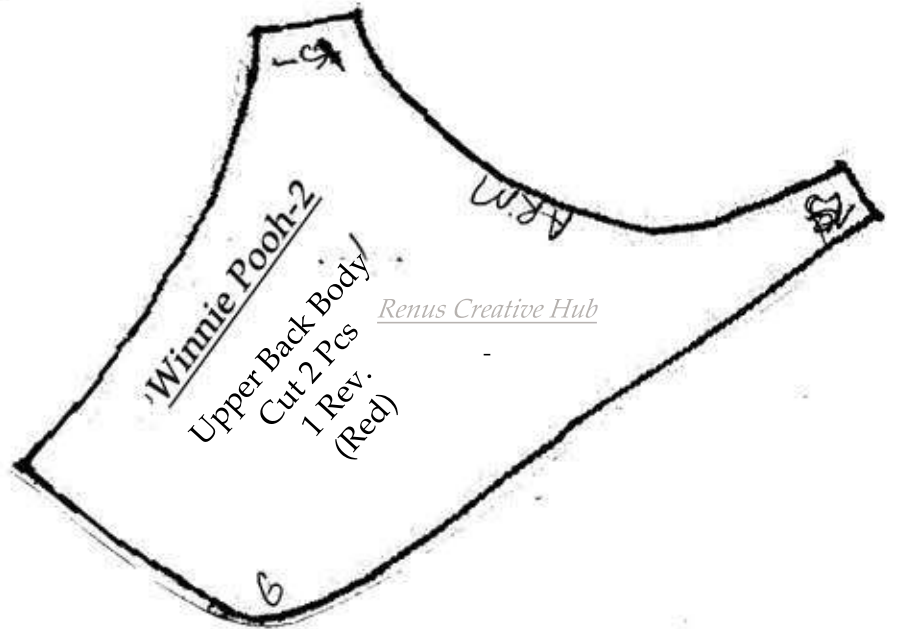

Winnie Pooh-2

Upper Hand
Cut 2 Pcs.
1 Rev.
(Red)

Winnie Pooh-2

Leg
Cut 2 Pcs
1 Rev.
(Yellow)

Renus Creative Hub

Winnie Pooh-2

Back Body *Renus Creative Hub*
Cut 2 Pcs
1 Rev.
(Yellow)

Winnie Pooh-2

Upper Back Body
Cut 2 Pcs
1 Rev.
(Red)

Renus Creative Hub

Winnie Pooh-2

Renus Creative Hub

Upper Front Body
Cut 1 Pc
(Red)

Winnie Pooh-2

Front Body
Cut 2 Pcs
1 Rev.
(Yellow)

Renus Creative Hub

Winnie Pooh-2

Leg
Cut 2 Pcs
1 Rev.
(Yellow)

Renus Creative Hub