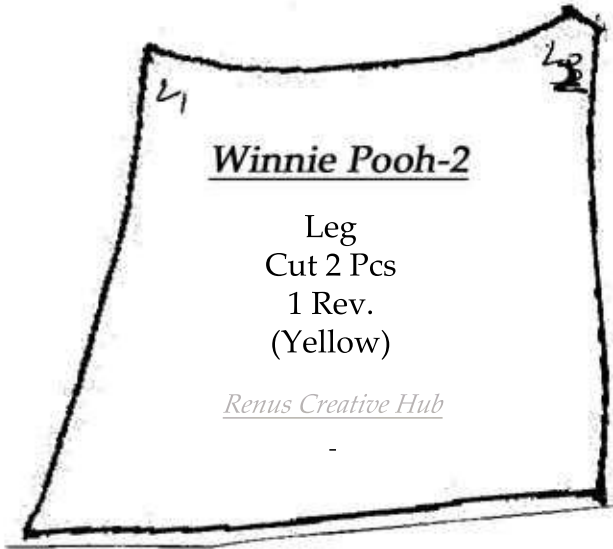

Winnie Pooh-2

Upper Hand
Cut 2 Pcs.
1 Rev.
(Red)

Winnie Pooh-2

Leg
Cut 2 Pcs
1 Rev.
(Yellow)

Renus Creative Hub

Winnie Pooh-2

Back Body *Renus Creative Hub*
Cut 2 Pcs
1 Rev.
(Yellow)

Winnie Pooh-2

Upper Back Body
Cut 2 Pcs
1 Rev.
(Red)

Renus Creative Hub

Winnie Pooh-2

Renus Creative Hub

Upper Front Body
Cut 1 Pc
(Red)

Winnie Pooh-2

Front Body
Cut 2 Pcs
1 Rev.
(Yellow)

Renus Creative Hub

Winnie Pooh-2

Leg
Cut 2 Pcs
1 Rev.
(Yellow)

Renus Creative Hub