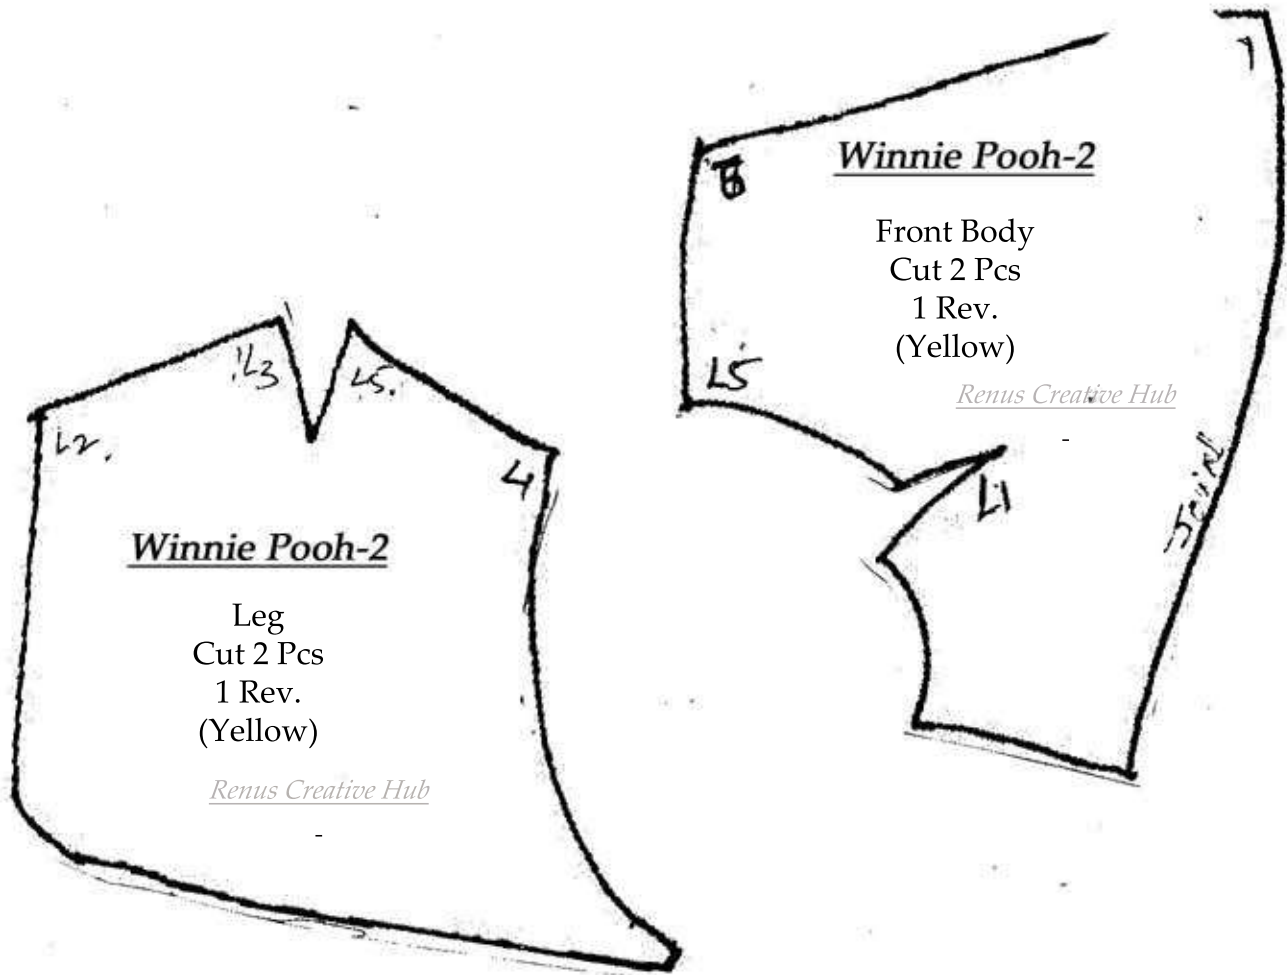

Winnie Pooh-2

Upper Hand
Cut 2 Pcs.
1 Rev.
(Red)

Winnie Pooh-2

Leg
Cut 2 Pcs
1 Rev.
(Yellow)

Renus Creative Hub

Winnie Pooh-2

Back Body *Renus Creative Hub*
Cut 2 Pcs
1 Rev.
(Yellow)

Winnie Pooh-2

Upper Back Body
Cut 2 Pcs
1 Rev.
(Red)

Renus Creative Hub

Winnie Pooh-2

Renus Creative Hub

Upper Front Body
Cut 1 Pc
(Red)

Winnie Pooh-2

Front Body
Cut 2 Pcs
1 Rev.
(Yellow)

Renus Creative Hub

Winnie Pooh-2

Leg
Cut 2 Pcs
1 Rev.
(Yellow)

Renus Creative Hub