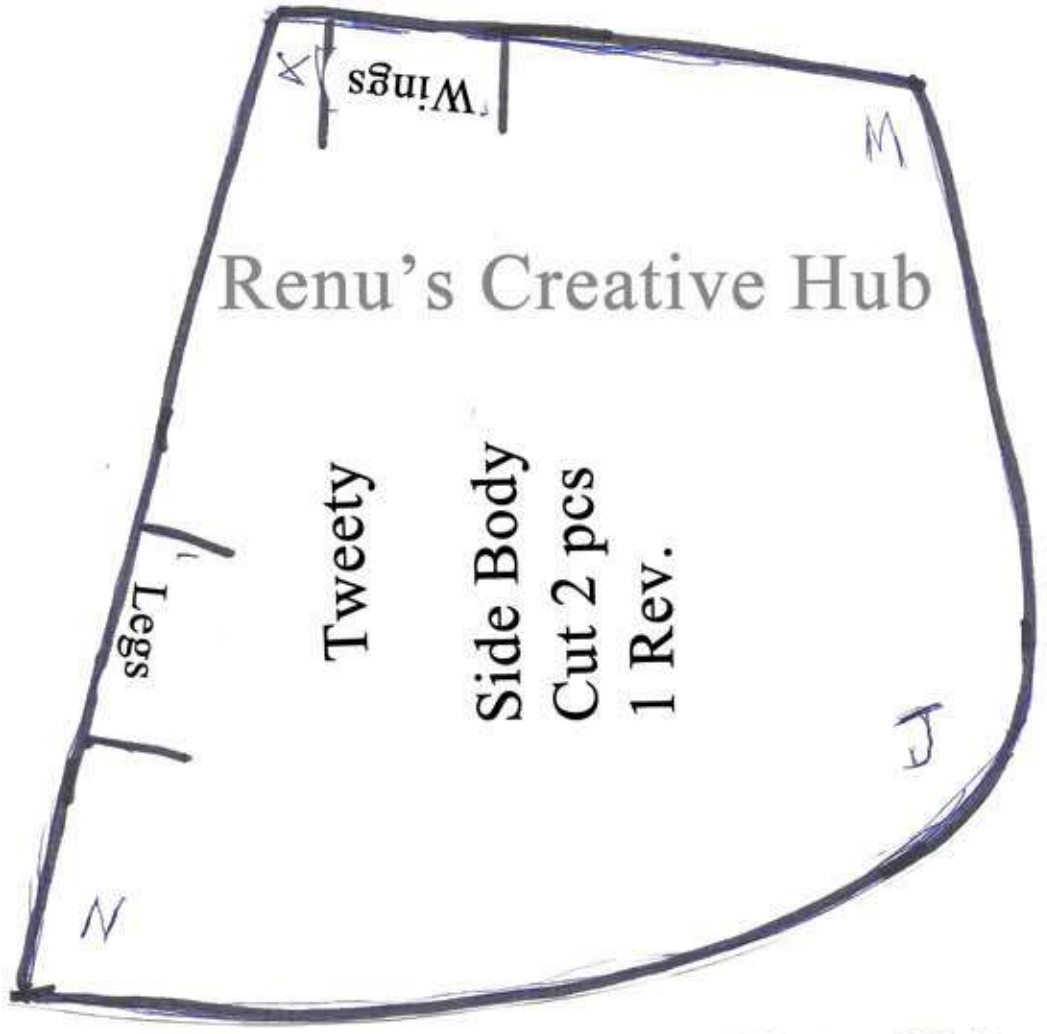

Tweety

Back Head
Cut 1 Pc

Renu's Creative Hub

Renu's Creative Hub

Tweety

Side Body
Cut 2 pcs
1 Rev.

Wings

Legs

M

N

L

Renu's Creative Hub

Tweety

Center Face
Cut 1 Pc

Beak

Dart

C

A

A

Renu's Creative Hub

Tweety
Shoes
Cut 2 pcs
1 Rev.