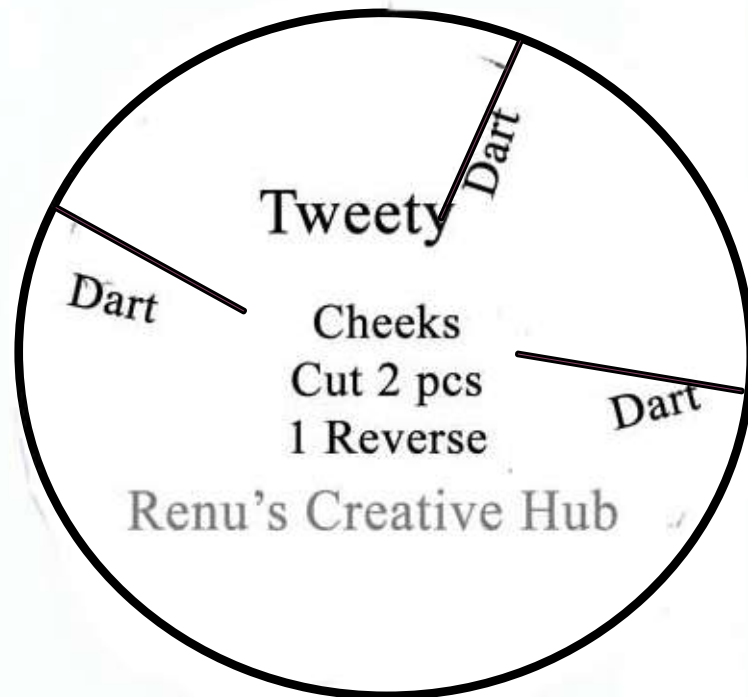

Tweety

Back Head
Cut 1 Pc

Renu's Creative Hub

Renu's Creative Hub

Tweety

Side Body
Cut 2 pcs
1 Rev.

Wings

Legs

M

N

L

Renu's Creative Hub

Tweety

Center Face
Cut 1 Pc

Beak

Dart