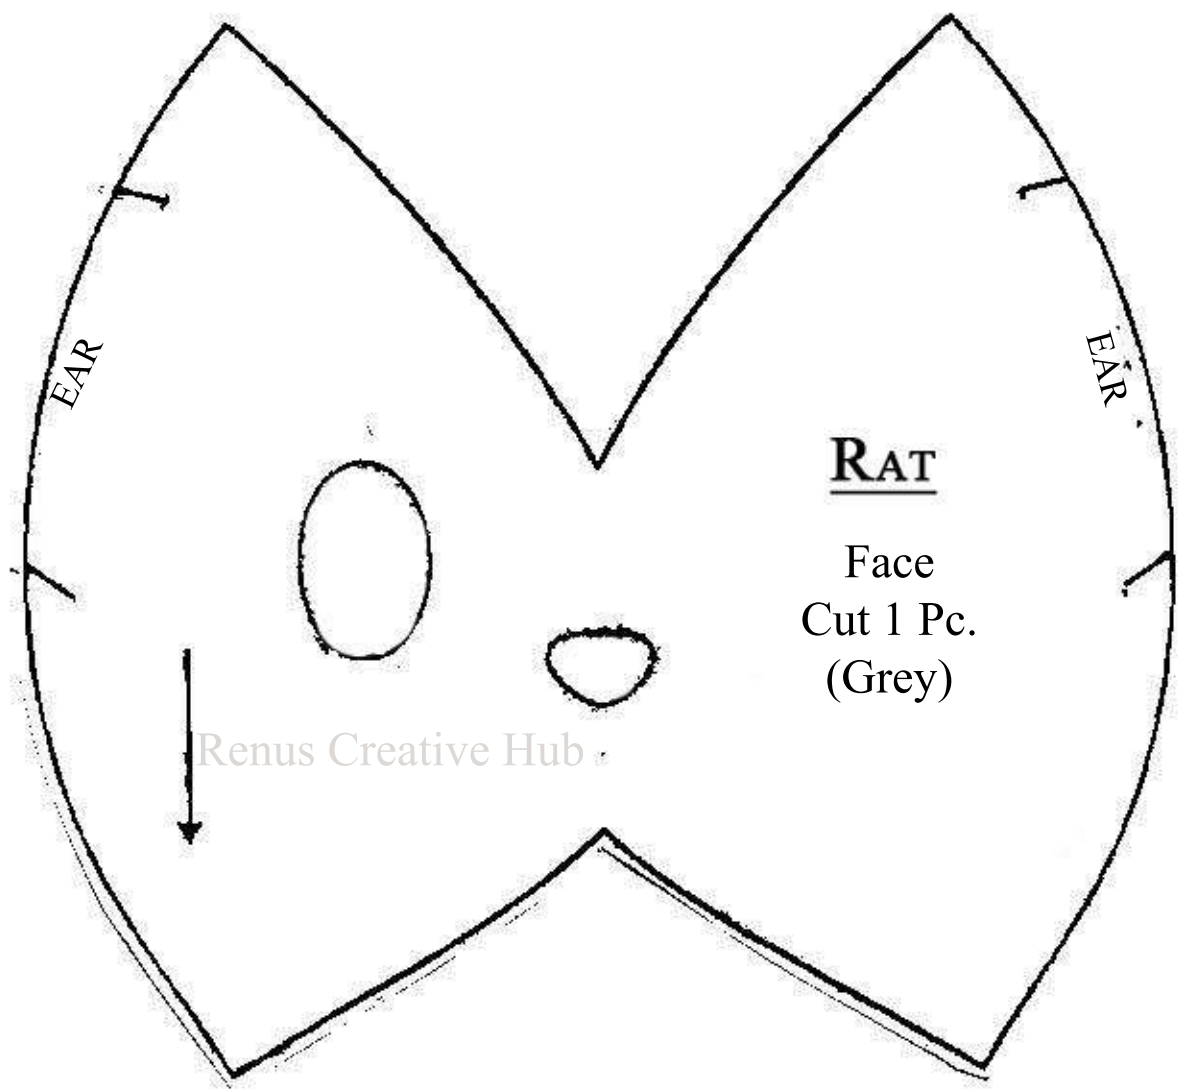

Nose
Cut 1 Pc
(Pink)

Eyes
Cut 2 Pcs
(Black)

Eye Center
Cut 2 Pcs
(White)

RAT

Face
Cut 1 Pc.
(Grey)

Renus Creative Hub

RAT

Ears
Cut 4 Pcs
2 Rev.
(2 Grey 2 White)

Fold

Renus Creative Hub

RAT

Back Head
Cut 2 pcs
1 Rev.
(Grey)

Renus Creative Hub

OPEN

RAT

Tail
Cut 2 Pcs.
1 Rev.
(White)

Renus Creative Hub

Total Pcs = 9

RAT

Under Body
Cut 1 Pc
(Grey)

Renus Creative Hub

RAT

Side Body
Cut 2 Pcs
1 Rev.
(Grey)

Renus Creative Hub