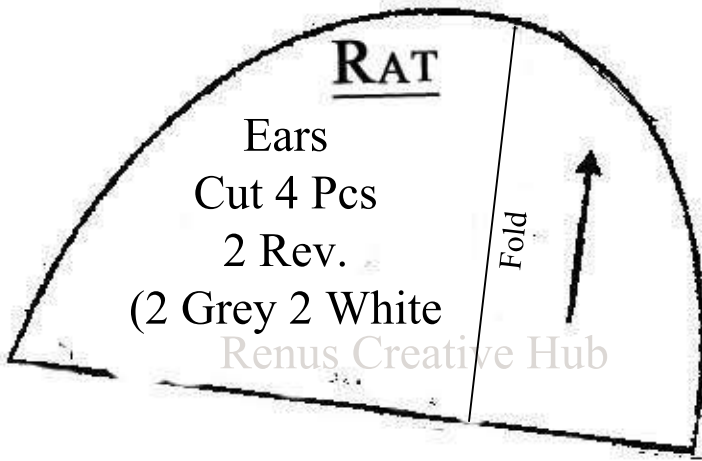

Nose
Cut 1 Pc
(Pink)

Eyes
Cut 2 Pcs
(Black)

Eye Center
Cut 2 Pcs
(White)

RAT

Face
Cut 1 Pc.
(Grey)

Renus Creative Hub

RAT

Ears
Cut 4 Pcs
2 Rev.
(2 Grey 2 White)

Fold

Renus Creative Hub

RAT

Back Head
Cut 2 pcs
1 Rev.
(Grey)

Renus Creative Hub

OPEN

RAT

Tail
Cut 2 Pcs.
1 Rev.
(White)