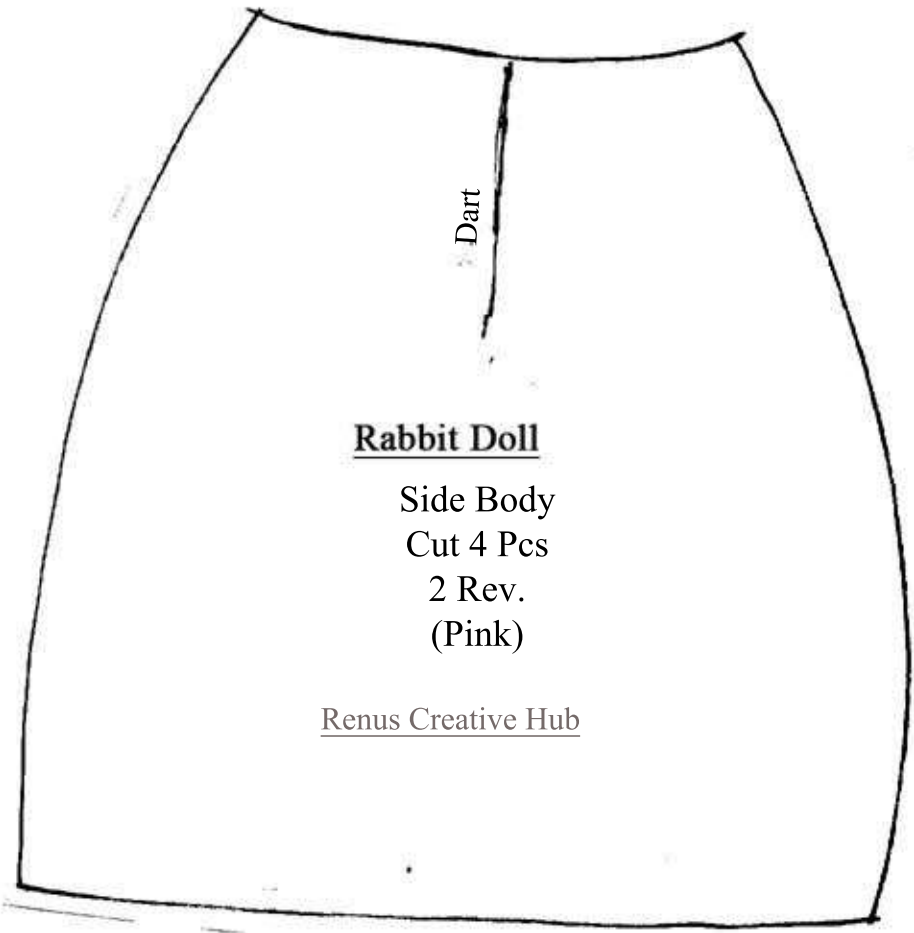

Rabbit Doll

Ears  
Cut 4 Pcs  
2 Rev.  
(2 Pink, 2 White)

Renus Creative Hub

Total=8 pcs

Rabbit Doll

Side Face  
Cut 2 Pcs.  
1 Rev.  
(White)

Renus Creative Hub

Renus Creative Hub

Rabbit Doll

Hands  
Cut 4 Pcs  
2 Rev.  
(White)

Rabbit Doll

Side Body  
Cut 4 Pcs  
2 Rev.  
(Pink)

Renus Creative Hub

Rabbit Doll

Base  
Cut 1 Pc  
(Pink)

Renus Creative Hub

Renus Creative Hub

Rabbit Doll

Foot  
Cut 4 Pcs  
2 Rev.  
(White)

Rabbit Doll

Frock Front Part

Cut 1 Pc  
(White)

Renus Creative Hub

Renus Creative Hub

Rabbit Doll

Frock  
Cut 2 Pcs  
1 Rev.  
(Pink)