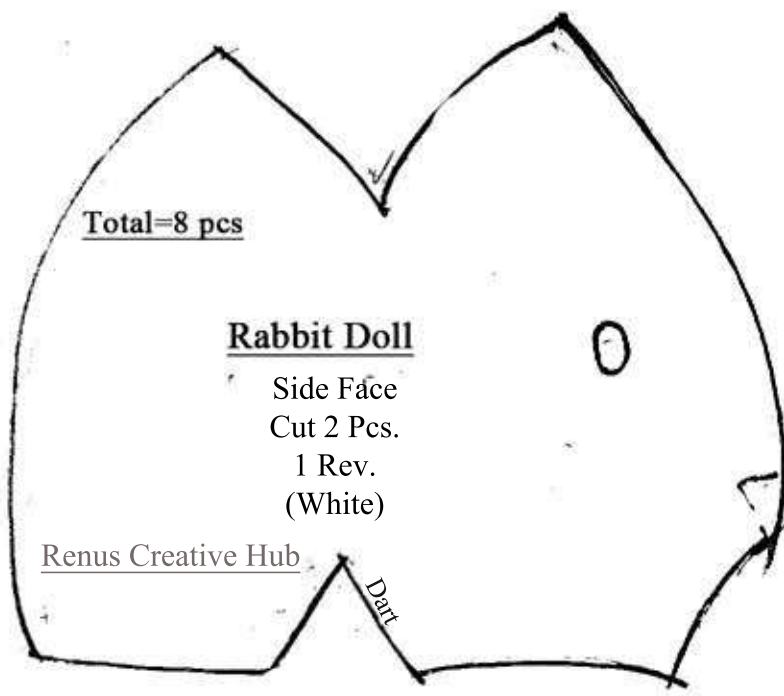

Rabbit Doll

Ears  
Cut 4 Pcs  
2 Rev.  
(2 Pink, 2 White)

Renus Creative Hub

Total=8 pcs

Rabbit Doll

Side Face  
Cut 2 Pcs.  
1 Rev.  
(White)

Renus Creative Hub

Renus Creative Hub

Rabbit Doll

Hands  
Cut 4 Pcs  
2 Rev.  
(White)

Rabbit Doll

Side Body  
Cut 4 Pcs  
2 Rev.  
(Pink)

Renus Creative Hub

Rabbit Doll

Base  
Cut 1 Pc  
(Pink)

Renus Creative Hub

Renus Creative Hub

Rabbit Doll

Foot  
Cut 4 Pcs  
2 Rev.  
(White)

Rabbit Doll

Frock Front Part

Cut 1 Pc  
(White)

Renus Creative Hub

Renus Creative Hub

Rabbit Doll

Frock  
Cut 2 Pcs  
1 Rev.  
(Pink)