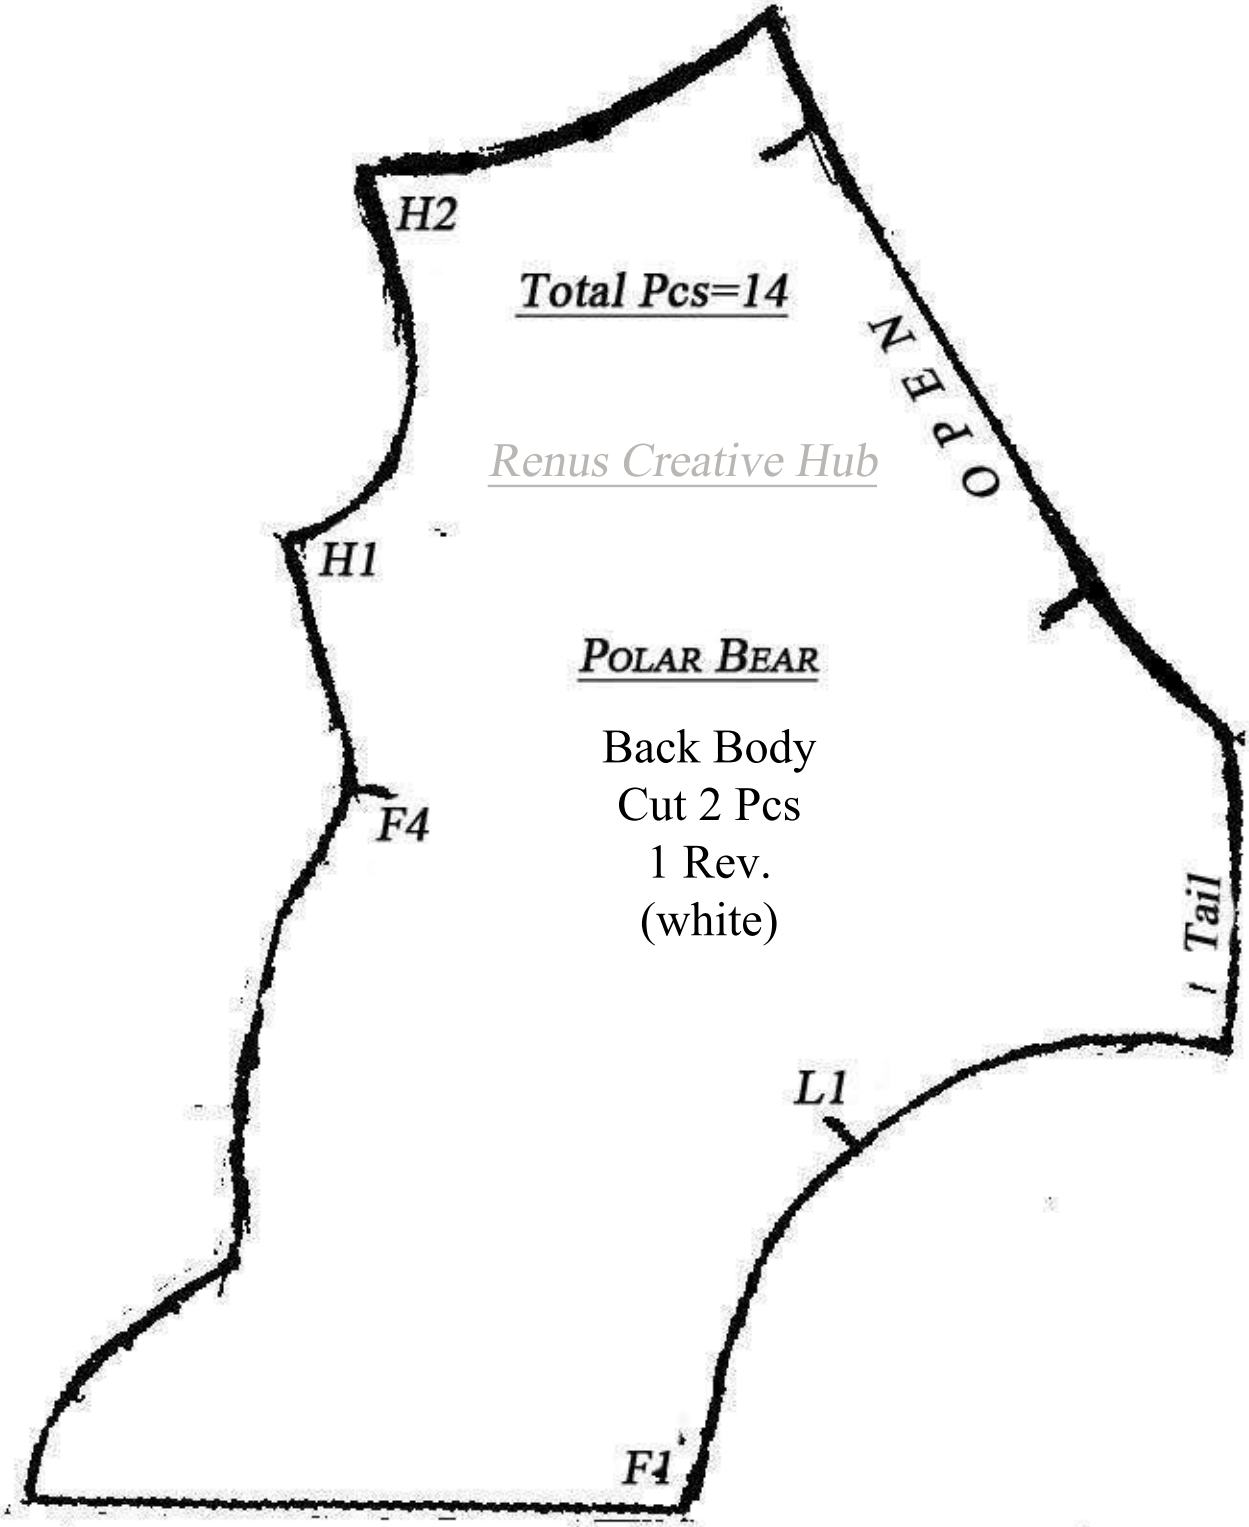

POLAR BEAR

Front Body
Cut 1 Pc
(white)

Renus Creative Hub

Dart

F4

L1

POLAR BEAR

Front Legs
Cut 2 Pcs
1 Rev.
(White)

Renus Creative Hub

F1

Total Pcs=14

Renus Creative Hub

POLAR BEAR

Back Body
Cut 2 Pcs
1 Rev.
(white)

POLAR BEAR

Renus Creative Hub

Skate Board
Cut 2 Pcs
1 Rev.
(Red)