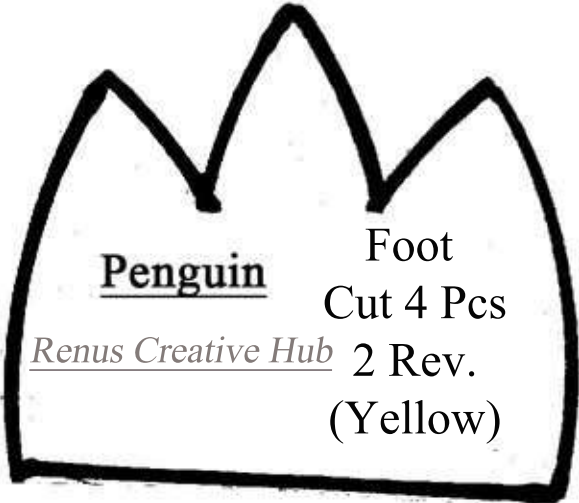

Penguin   Foot
Cut 4 Pcs
2 Rev.
(Yellow)

Renus Creative Hub