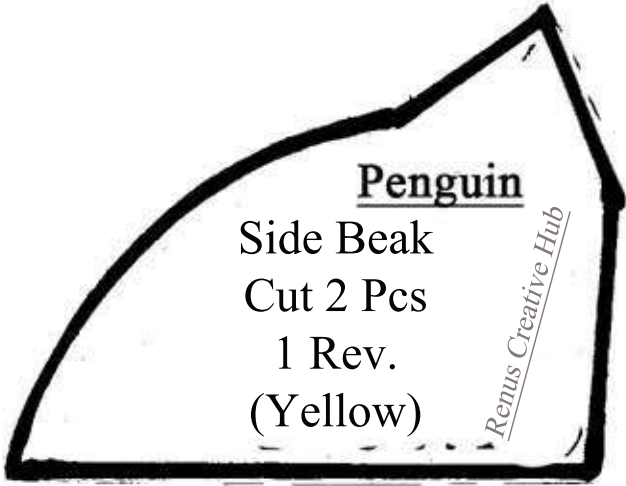

Cut 2 Pcs

1 Rev.

(Black)

----- Wings -----

Renus Creative Hub

**LEAVE OPEN**

----- Join Part - B here-----

----- Join Part - A here -----

Penguin

Side Body  
Cut 2 Pcs  
1 Rev.  
(Black)

Renus Creative Hub

Penguin

Base  
Cut 1 Pc  
(Black)

Renus Creative Hub

Penguin  
Side Beak  
Cut 2 Pcs  
1 Rev.  
(Yellow)

*Renus Creative Hub*