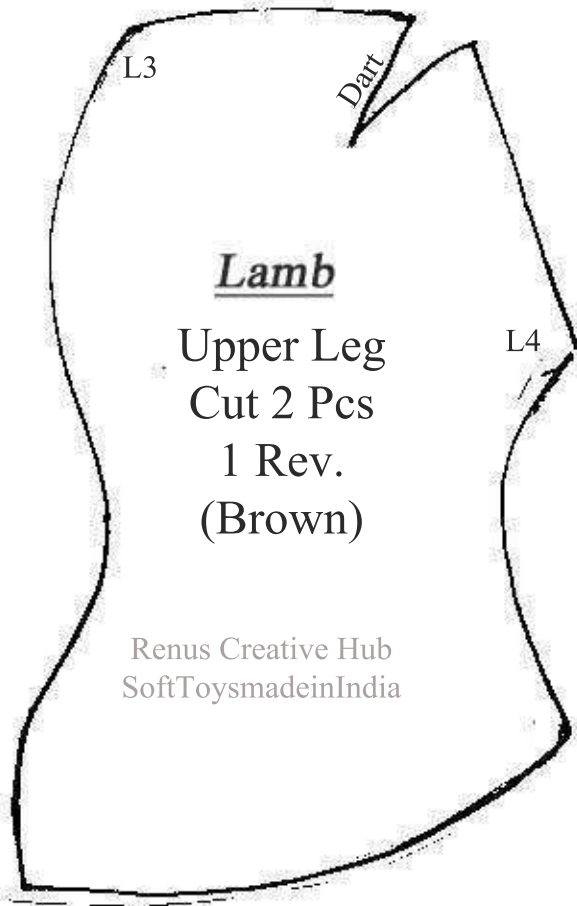

Hand Pad
Cut 2 Pcs
1 Rev.
(Creame)

Renus Creative Hub
SoftToysmadeinIndia

Lamb

Foot Pad
Cut 2 Pcs
1 Rev.
(Creame)

Renus Creative Hub
SoftToysmadeinIndia

Lamb

Tail
Cut 2 Pcs
1 Rev.
(Brown)

Renus Creative Hub
SoftToysmadeinIndia

Lamb

Lower Hand
Cut 2 Pcs
1 Rev.
(Brown)

Renus Creative Hub
SoftToysmadeinIndia

H1

H2

Lamb

Back Body
Cut 2 Pcs
1 Rev.
(Brown)

Renus Creative Hub
SoftToysmadeinIndia