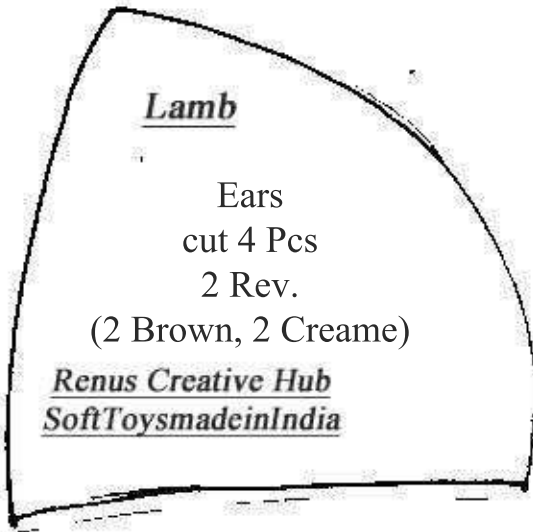

Lamb

Ears
cut 4 Pcs
2 Rev.
(2 Brown, 2 Creame)

Renus Creative Hub
SoftToysmadeinIndia