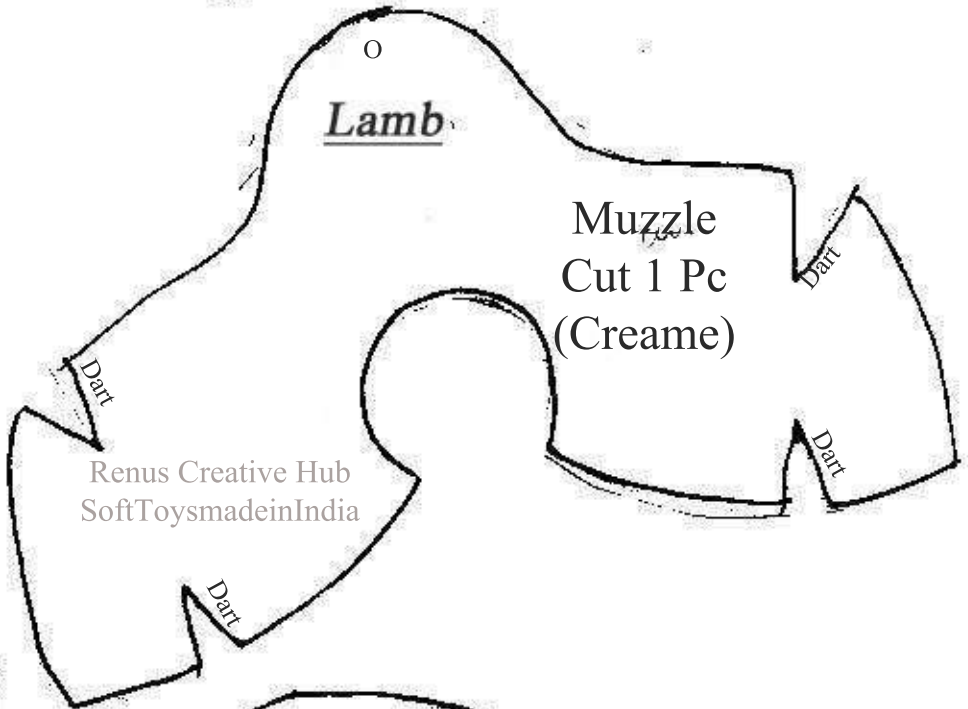

Lamb

Center Head
Cut 1 Pc.
(Brown)

Total Pcs = 14

Lamb

Side Face
Cut 2 Pcs
1 Rev.
(Brown)

Renus Creative Hub
SoftToysmadeinIndia

Lamb

Muzzle
Cut 1 Pc
(Creame)

Renus Creative Hub
SoftToysmadeinIndia

Lamb

Ears
cut 4 Pcs
2 Rev.
(2 Brown, 2 Creame)

Renus Creative Hub
SoftToysmadeinIndia

Lamb

Nose
Cut 1 Pc
(Brown)

Renus Creative Hub
SoftToysmadeinIndia

Lamb

Hand Pad
Cut 2 Pcs
1 Rev.
(Creame)

Renus Creative Hub
SoftToysmadeinIndia

Lamb

Foot Pad
Cut 2 Pcs
1 Rev.
(Creame)

Renus Creative Hub
SoftToysmadeinIndia

Lamb

Tail
Cut 2 Pcs
1 Rev.
(Brown)

Renus Creative Hub
SoftToysmadeinIndia

Lamb

Lower Hand
Cut 2 Pcs
1 Rev.
(Brown)

Renus Creative Hub
SoftToysmadeinIndia

H1

H2

Lamb

Back Body
Cut 2 Pcs
1 Rev.
(Brown)

Renus Creative Hub
SoftToysmadeinIndia