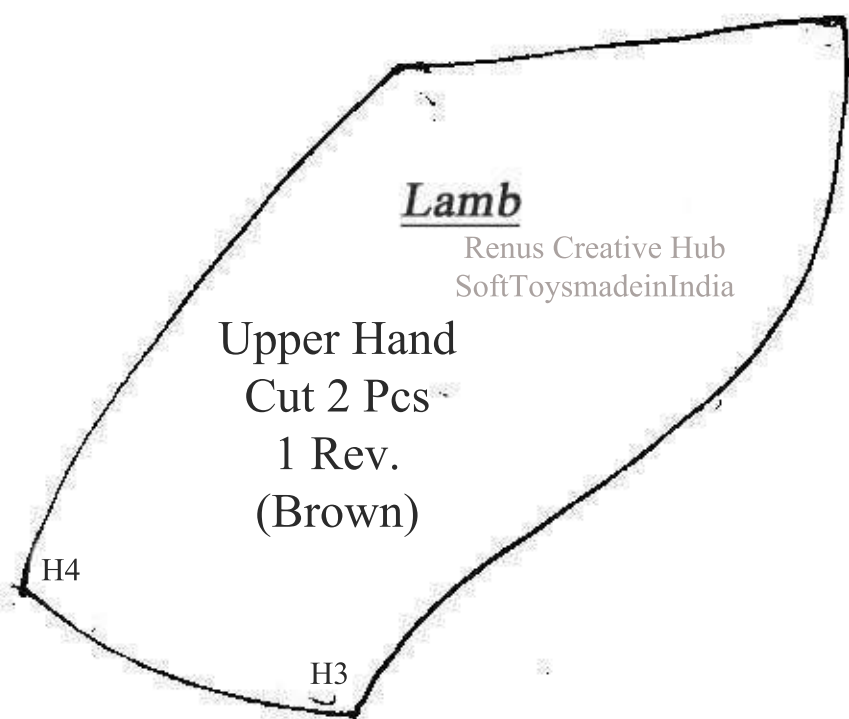

Lamb

Renus Creative Hub
SoftToysmadeinIndia

Upper Hand
Cut 2 Pcs
1 Rev.
(Brown)

H4

H3