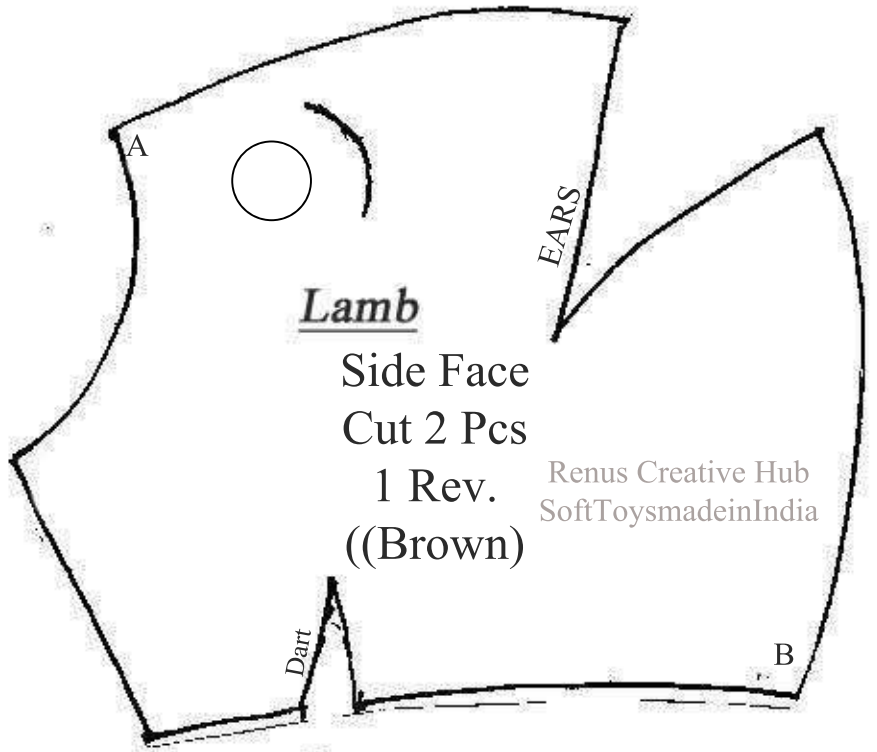

Lamb

Center Head
Cut 1 Pc.
(Brown)

Total Pcs = 14

Lamb

Side Face
Cut 2 Pcs
1 Rev.
(Brown)

Renus Creative Hub
SoftToysmadeinIndia

Lamb

Muzzle
Cut 1 Pc
(Creame)