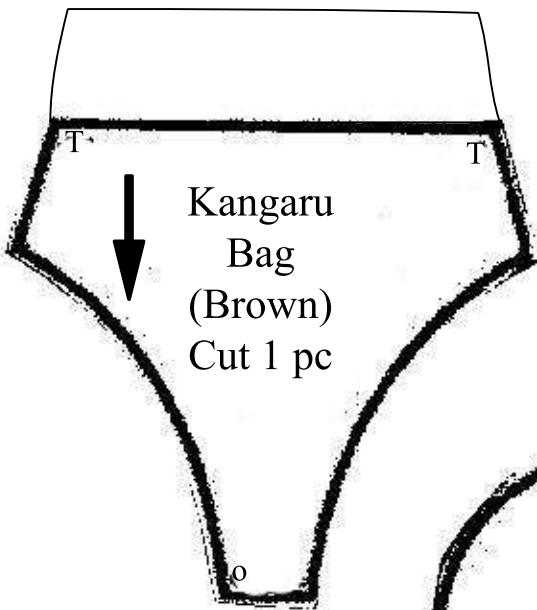

Kangaru Baby
Back head
(Brown)
Cut 1 pc

Kangaru Baby
Side Face
(Brown)
Cut 2 pcs
1 Rev.

Kangaru Baby
Ear
(Brown)
Cut 4 pcs
2 Rev.

Kangaru Baby
Body
(Brown)
Cut 2 pcs
1 Rev.

Kangaru
Bag
(Brown)
Cut 1 pc

Kangaru
Body
(Brown)
Cut 2 pcs
1 Rev.