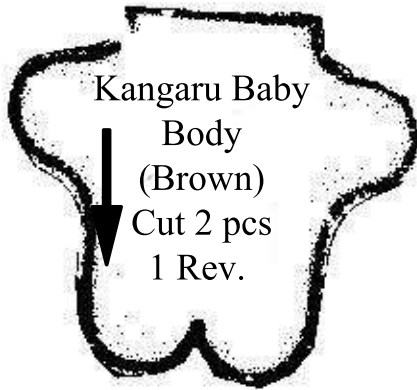

Kangaru Baby
Back head
(Brown)
Cut 1 pc

Kangaru Baby
Side Face
(Brown)
Cut 2 pcs
1 Rev.

Kangaru Baby
Ear
(Brown)
Cut 4 pcs
2 Rev.

Kangaru Baby
Body
(Brown)
Cut 2 pcs
1 Rev.

Kangaru
Bag
(Brown)
Cut 1 pc

Kangaru
Body
(Brown)
Cut 2 pcs
1 Rev.