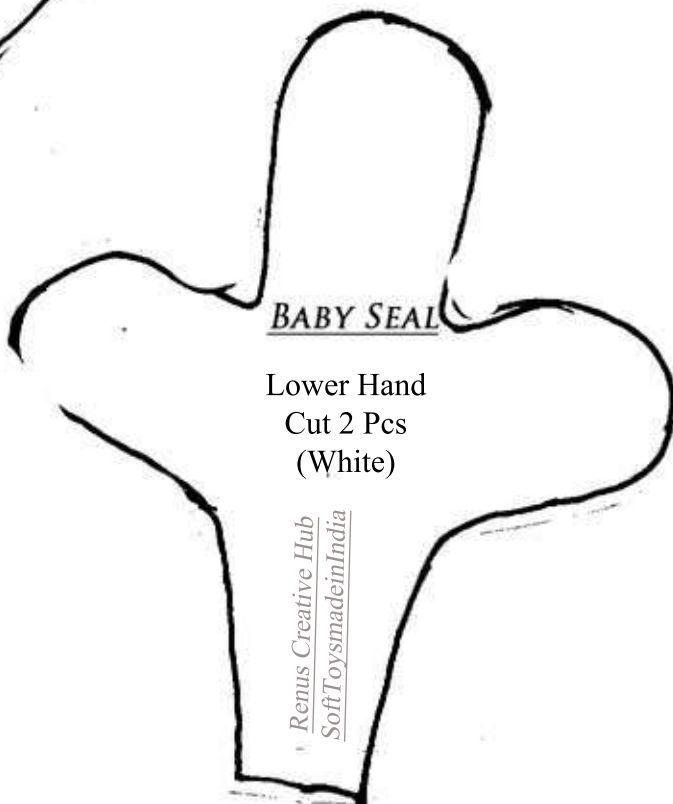

Back Body
Cut 2 Pcs 1 Rev.
(Pink)

Renus Creative Hub
SoftToysmadeinIndia

BABY SEAL
Upper Hand
Cut 4 Pcs.
2 Rev.
(Pink)

Renus Creative Hub
SoftToysmadeinIndia

BABY SEAL

Lower Hand
Cut 2 Pcs
(White)

Renus Creative Hub
SoftToysmadeinIndia

BABY SEAL

Front Body
Cut 2 Pcs
1 Rev.
(White)

Renus Creative Hub
SoftToysmadeinIndia