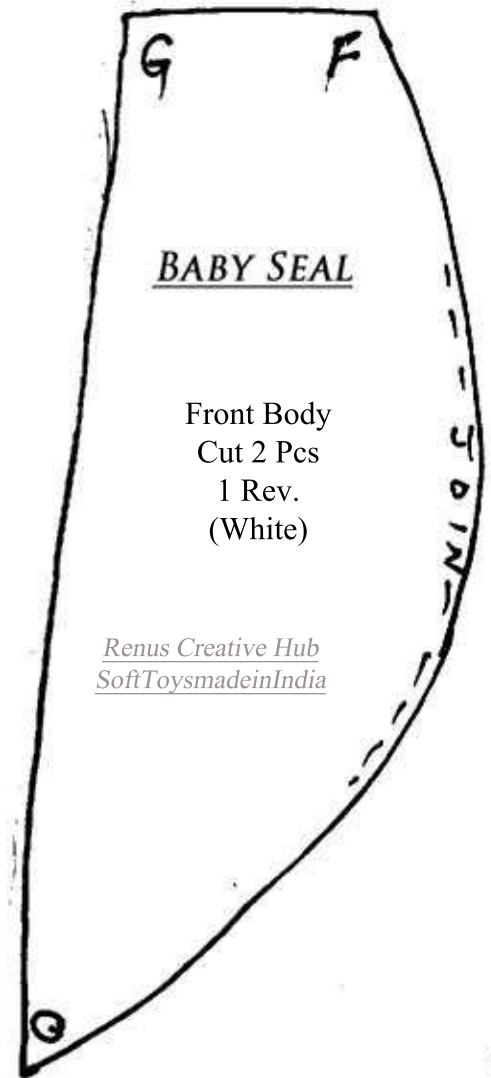

Back Body
Cut 2 Pcs 1 Rev.
(Pink)

Renus Creative Hub
SoftToysmadeinIndia

BABY SEAL
Upper Hand
Cut 4 Pcs.
2 Rev.
(Pink)

Renus Creative Hub
SoftToysmadeinIndia

BABY SEAL

Lower Hand
Cut 2 Pcs
(White)

Renus Creative Hub
SoftToysmadeinIndia

BABY SEAL

Front Body
Cut 2 Pcs
1 Rev.
(White)

Renus Creative Hub
SoftToysmadeinIndia