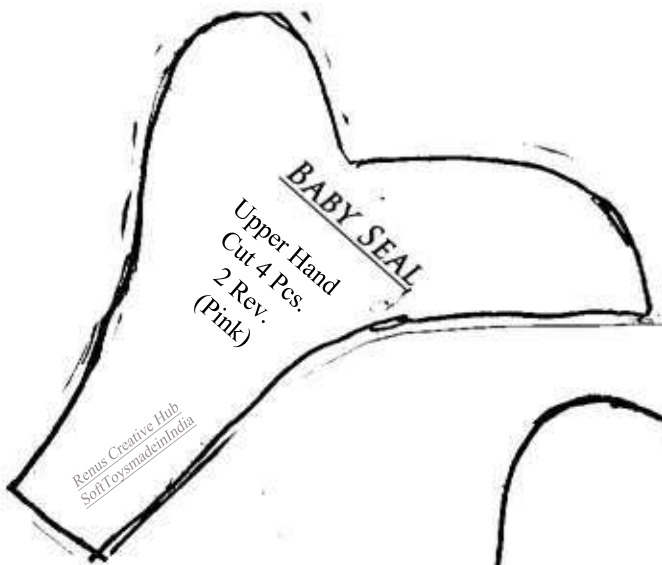

Back Body
Cut 2 Pcs 1 Rev.
(Pink)

Renus Creative Hub
SoftToysmadeinIndia

BABY SEAL
Upper Hand
Cut 4 Pcs.
2 Rev.
(Pink)

Renus Creative Hub
SoftToysmadeinIndia

BABY SEAL

Lower Hand
Cut 2 Pcs
(White)

Renus Creative Hub
SoftToysmadeinIndia

BABY SEAL

Front Body
Cut 2 Pcs
1 Rev.
(White)

Renus Creative Hub
SoftToysmadeinIndia