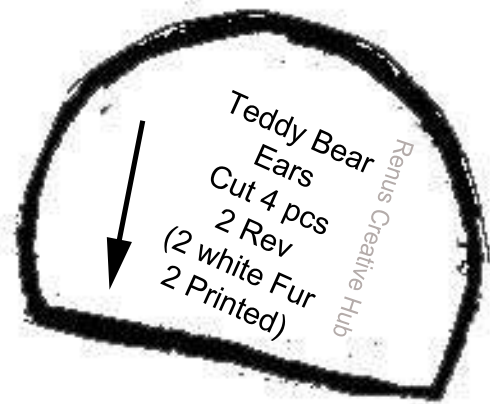

A

Total = 10 pcs.

Teddy Bear

Side Body (White Fur)
Cut 2 Pcs
1 Rev.

Renus Creative Hub

B

J

Teddy Bear

Front Hands
(White Fur)
Cut 2 Pcs
1 Rev

Renus Creative Hub

K

Teddy Bear

Foot Pad (Printed)
Cut 2 Pcs
1 Rev

Renus Creative Hub

Renus Creative Hub

Teddy Bear

Front Body(White Fur)
Cut 1 Pc

Teddy Bear

Leg (White Fur)
Cut 2 Pcs
1 Rev.

Renus Creative Hub

Teddy Bear
Side Face (White Fur)
Cut 2 pcs
1 Rev.

Renus Creative Hub

Teddy Bear
Ears
Cut 4 pcs
2 Rev
(2 white Fur
2 Printed)

Renus Creative Hub

Teddy Bear
Nose (White Fur)
Cut 1 pc

Renus Creative Hub

Renus Creative Hub

Teddy Bear
Forehead
(white fur)
Cut 1 Pc

Teddy Bear

Love Heart (Printed)

Cut 2 Pcs