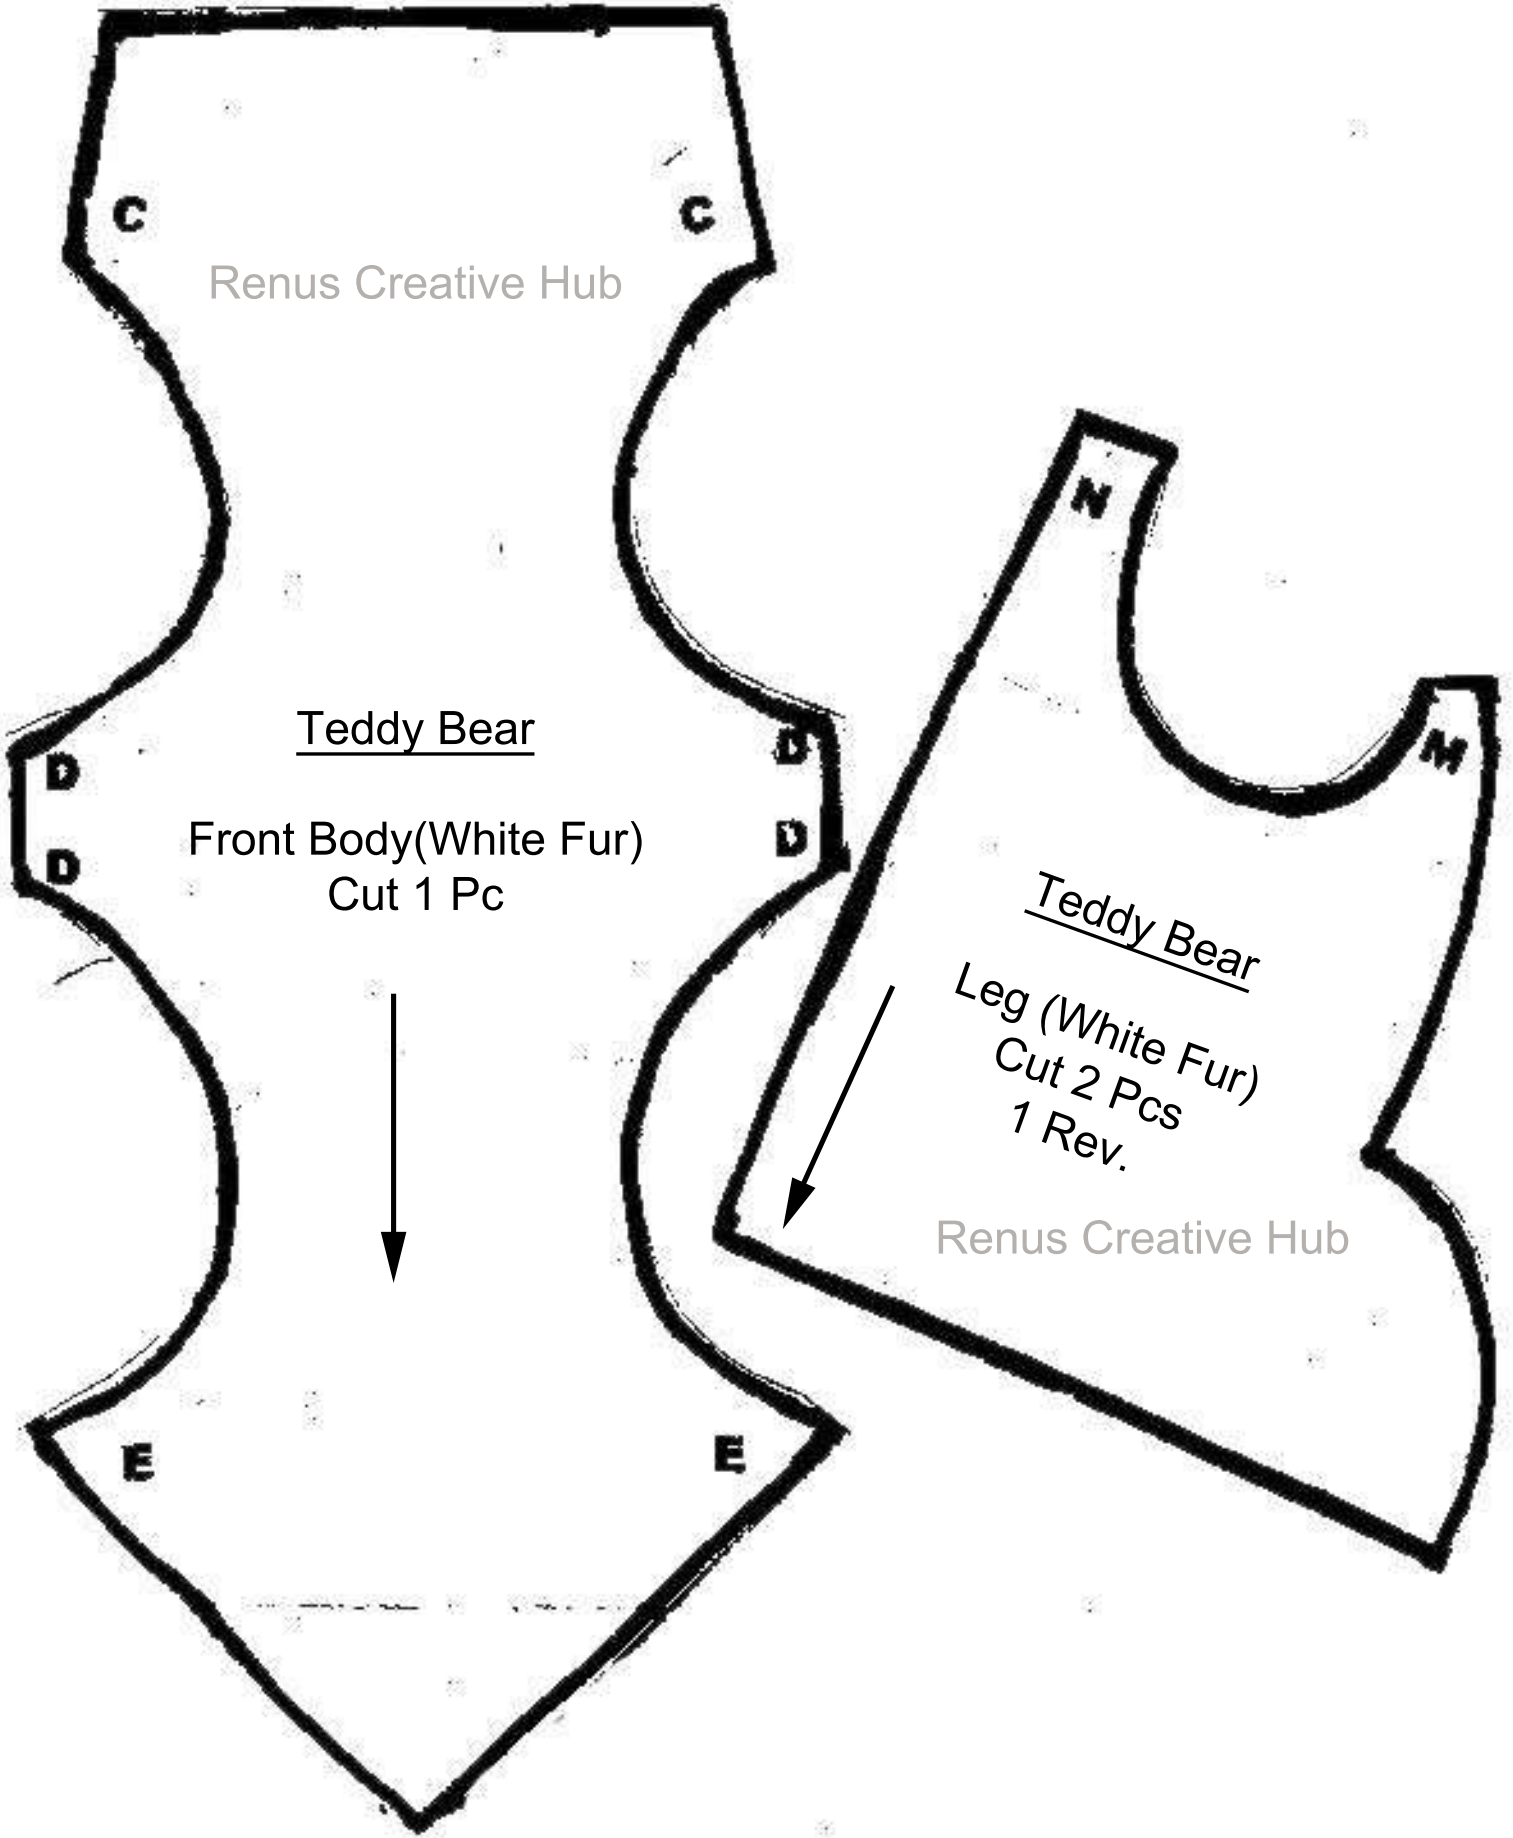

A

Total = 10 pcs.

Teddy Bear

Side Body (White Fur)
Cut 2 Pcs
1 Rev.

Renus Creative Hub

B

J

Teddy Bear

Front Hands
(White Fur)
Cut 2 Pcs
1 Rev

Renus Creative Hub

K

Teddy Bear

Foot Pad (Printed)
Cut 2 Pcs
1 Rev

Renus Creative Hub

Renus Creative Hub

Teddy Bear

Front Body(White Fur)
Cut 1 Pc

Teddy Bear

Leg (White Fur)
Cut 2 Pcs
1 Rev.

Renus Creative Hub

Teddy Bear
Side Face (White Fur)
Cut 2 pcs
1 Rev.

Renus Creative Hub

Teddy Bear
Ears
Cut 4 pcs
2 Rev
(2 white Fur
2 Printed)

Renus Creative Hub

Teddy Bear
Nose (White Fur)
Cut 1 pc

Renus Creative Hub

Renus Creative Hub

Teddy Bear
Forehead
(white fur)
Cut 1 Pc

Teddy Bear

Love Heart (Printed)

Cut 2 Pcs