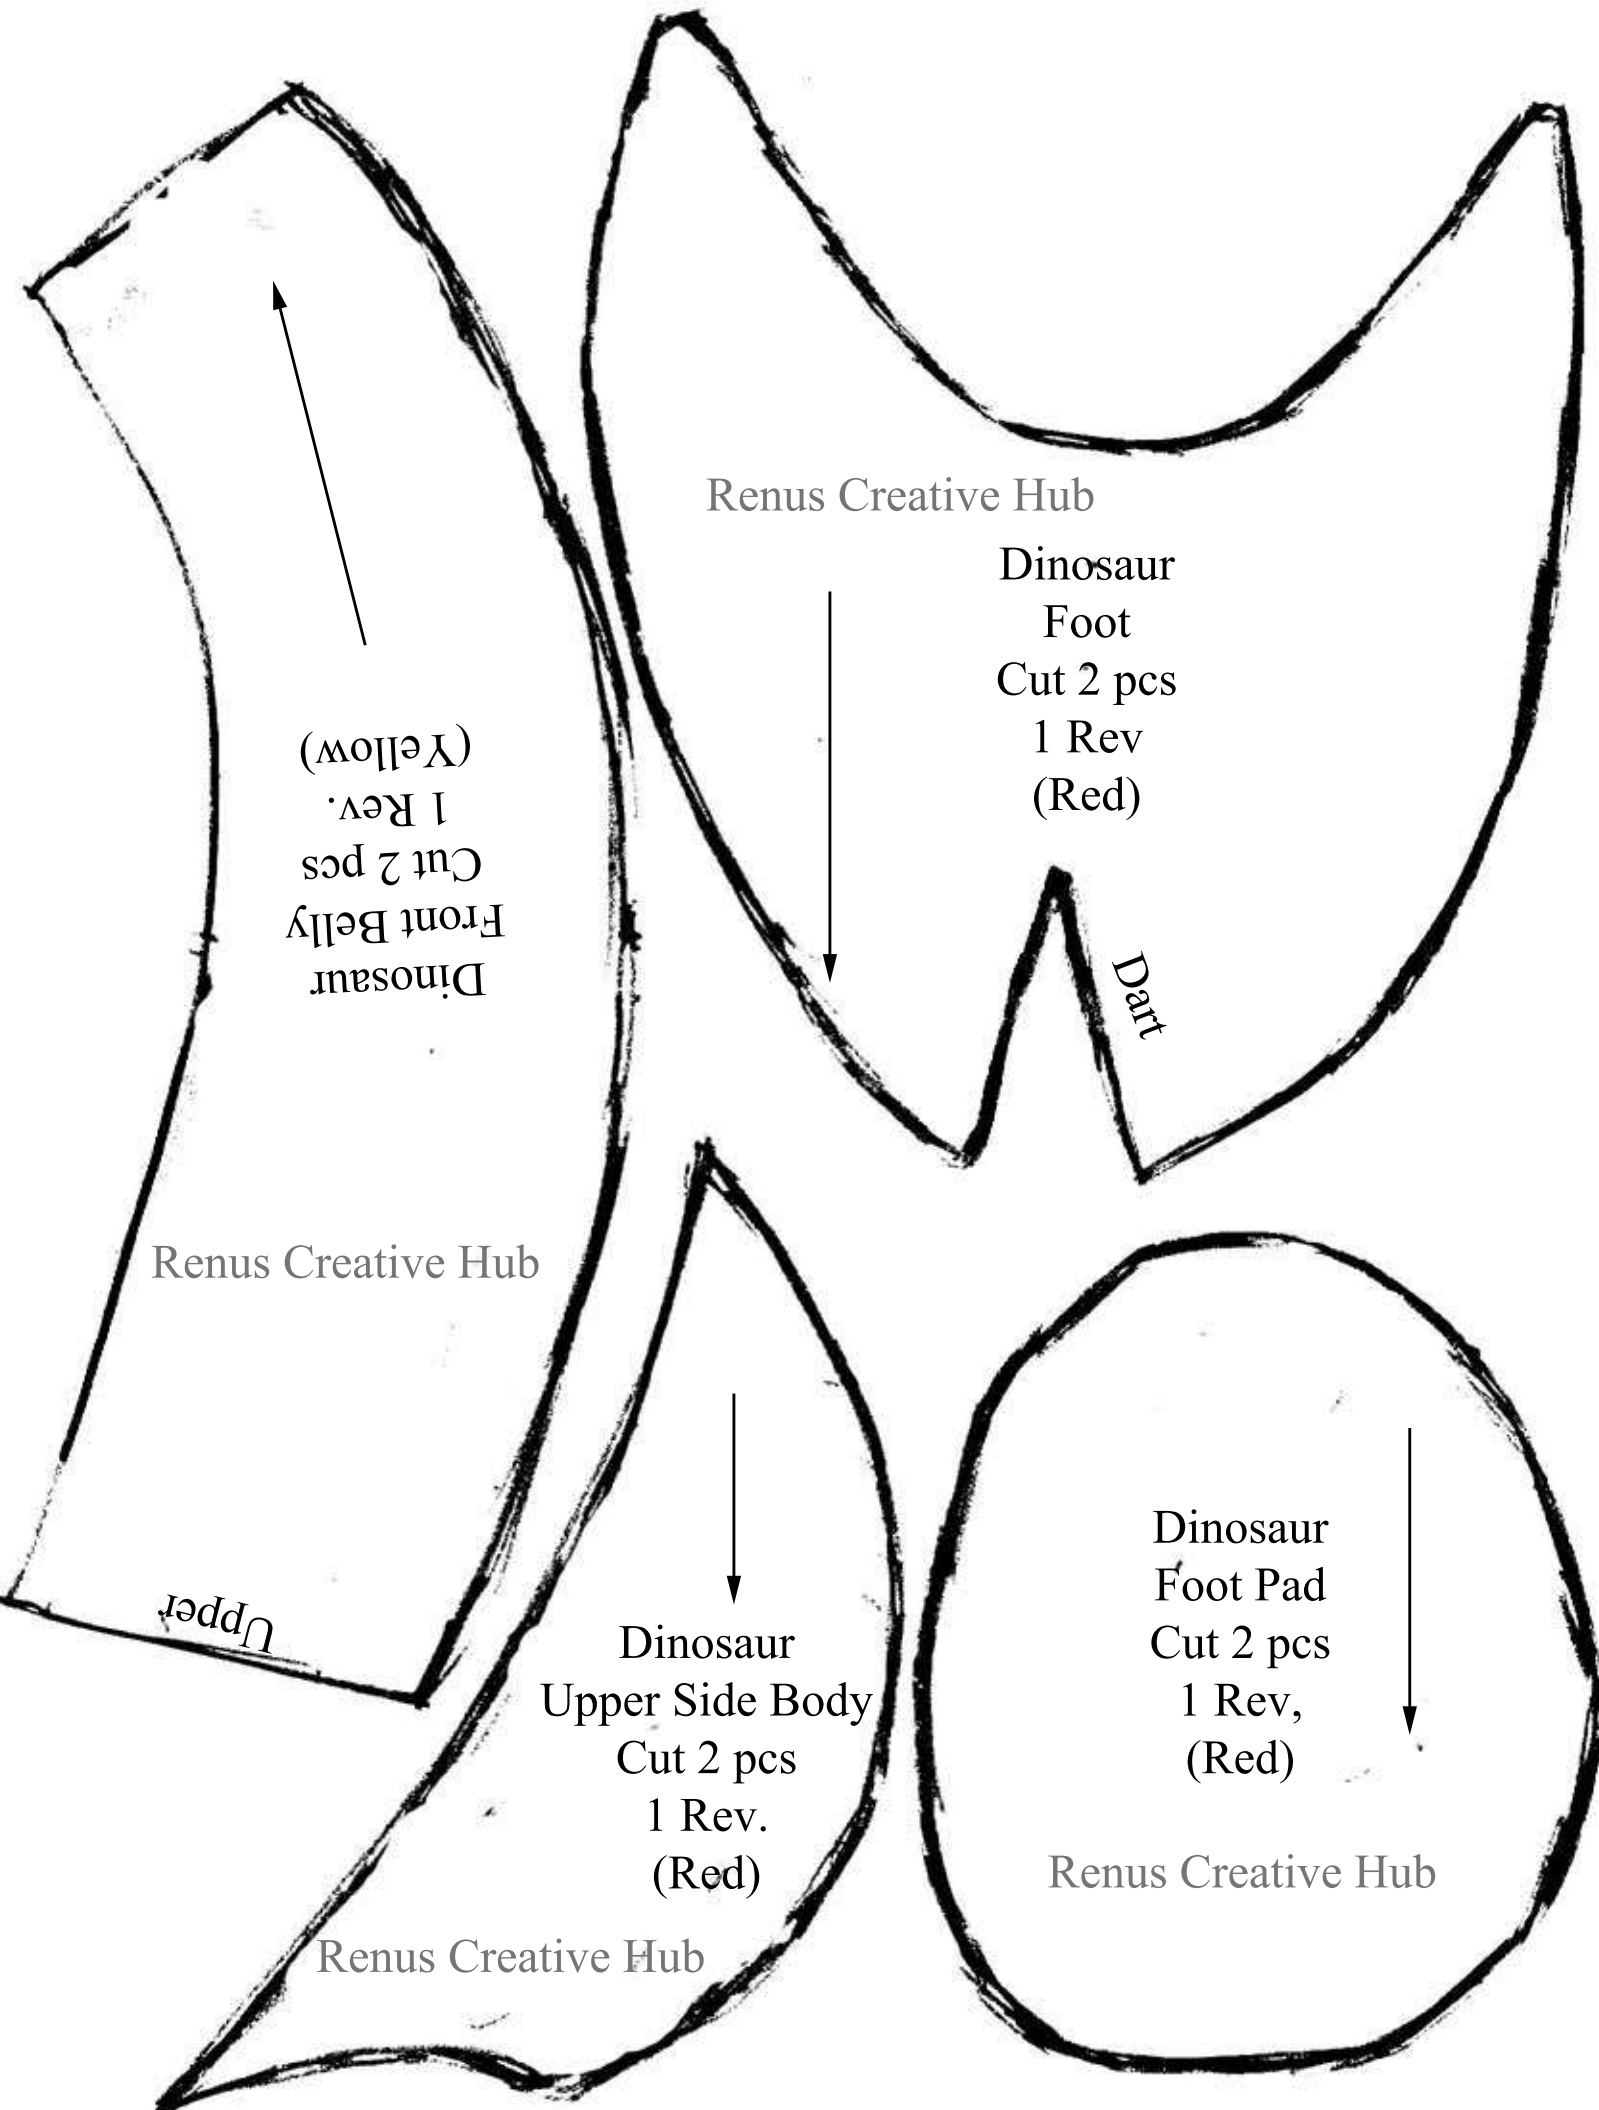

Dinosaur  
Side Leg  
Cut 2 pcs  
1 Rev.  
(Red)

Renus Creative Hub

Foot

Dinosaur  
Arm  
Cut 4 pcs  
2 Rev.  
(Red)

Renus Creative Hub

Dinosaur  
Upper Chest  
Cut 1 pc  
(Red)

Renus Creative Hub

Dinosaur  
Chest  
Cut 1 pc  
(Yellow)

Renus Creative Hub

Dinosaur  
Front Belly  
Cut 2 pcs  
1 Rev.  
(Yellow)

Renus Creative Hub

Dinosaur  
Foot  
Cut 2 pcs  
1 Rev  
(Red)

Dart

Renus Creative Hub

Upper

Dinosaur  
Upper Side Body  
Cut 2 pcs  
1 Rev.  
(Red)

Dinosaur  
Foot Pad  
Cut 2 pcs  
1 Rev,  
(Red)

Renus Creative Hub

Renus Creative Hub

Arm

Renus Creative Hub

Dinosaur  
Back Body  
Cut 2 Pcs  
1 Rev.  
(Red)

Tail

Open

Renus Creative Hub

Dinosaur  
Tail  
Cut 2 pcs  
1 Rev.  
(Red)