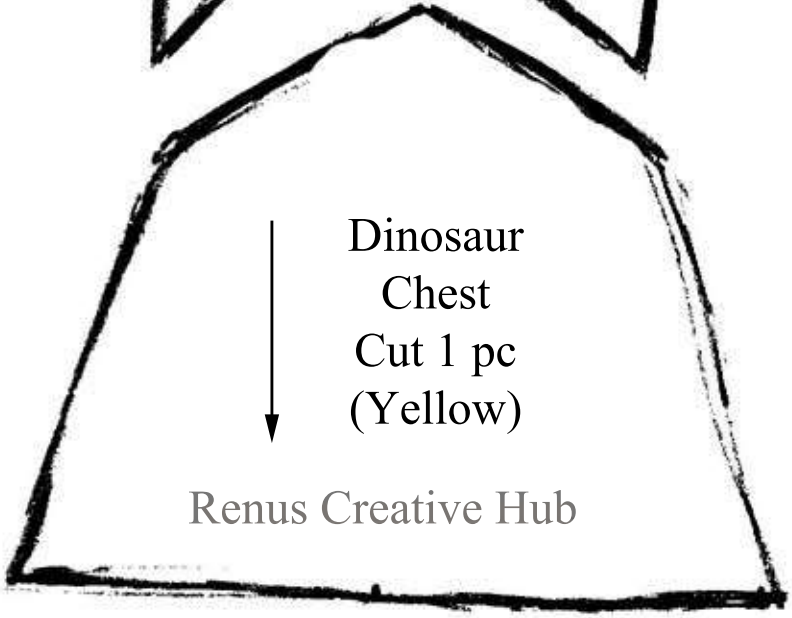

Dinosaur  
Side Leg  
Cut 2 pcs  
1 Rev.  
(Red)

Renus Creative Hub

Foot

Dinosaur  
Arm  
Cut 4 pcs  
2 Rev.  
(Red)

Renus Creative Hub

Dinosaur  
Upper Chest  
Cut 1 pc  
(Red)

Renus Creative Hub

Dinosaur  
Chest  
Cut 1 pc  
(Yellow)